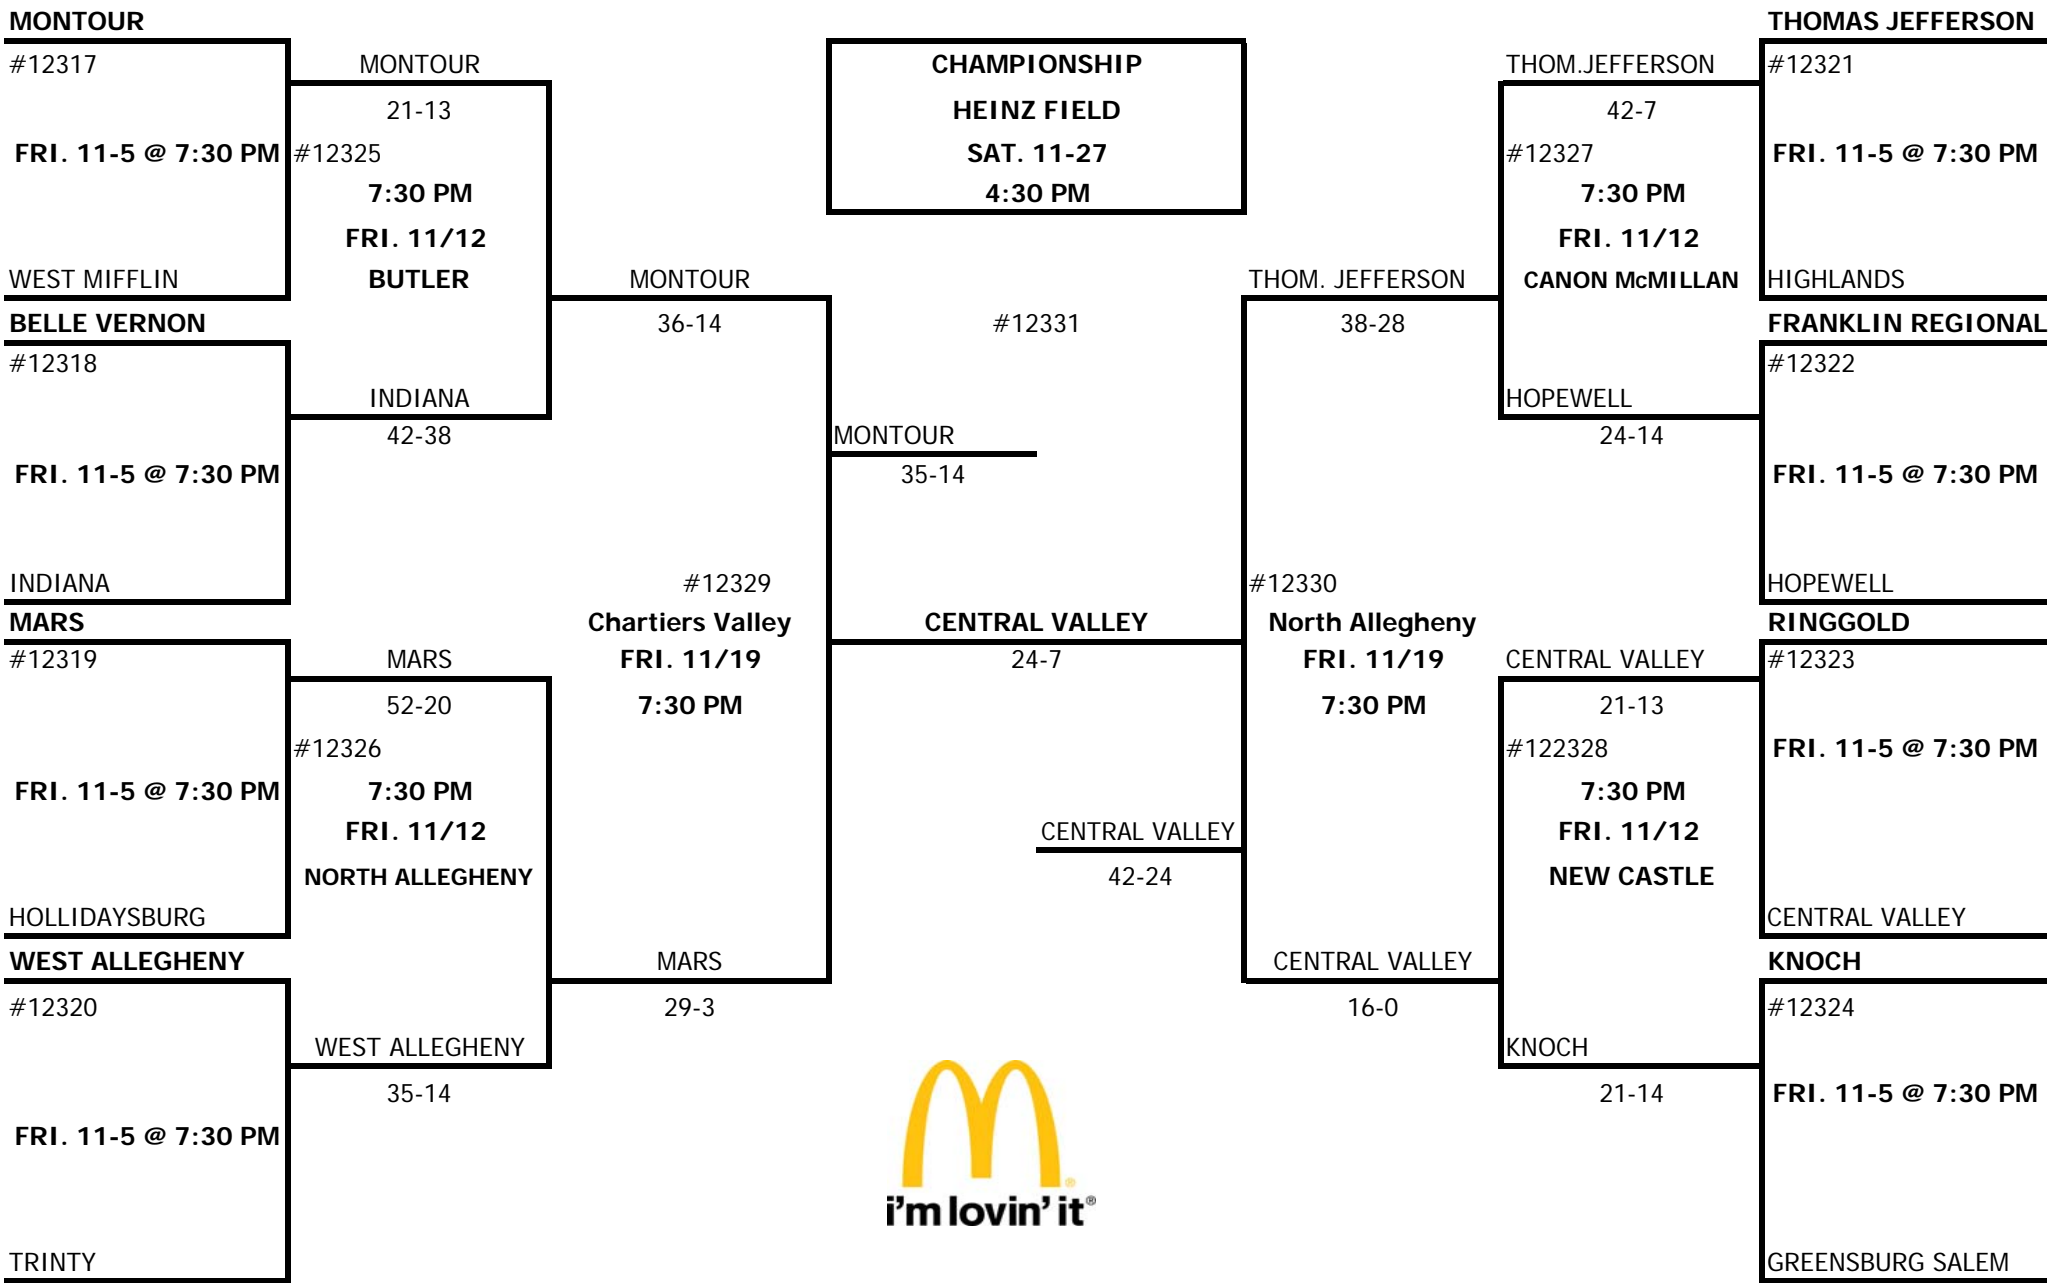

# 2010-2011 WPIAL ~ McDONALDS CLASS AAA FOOTBALL CHAMPIONSHIP

HOME TEAM TOP OF THE BRACKET