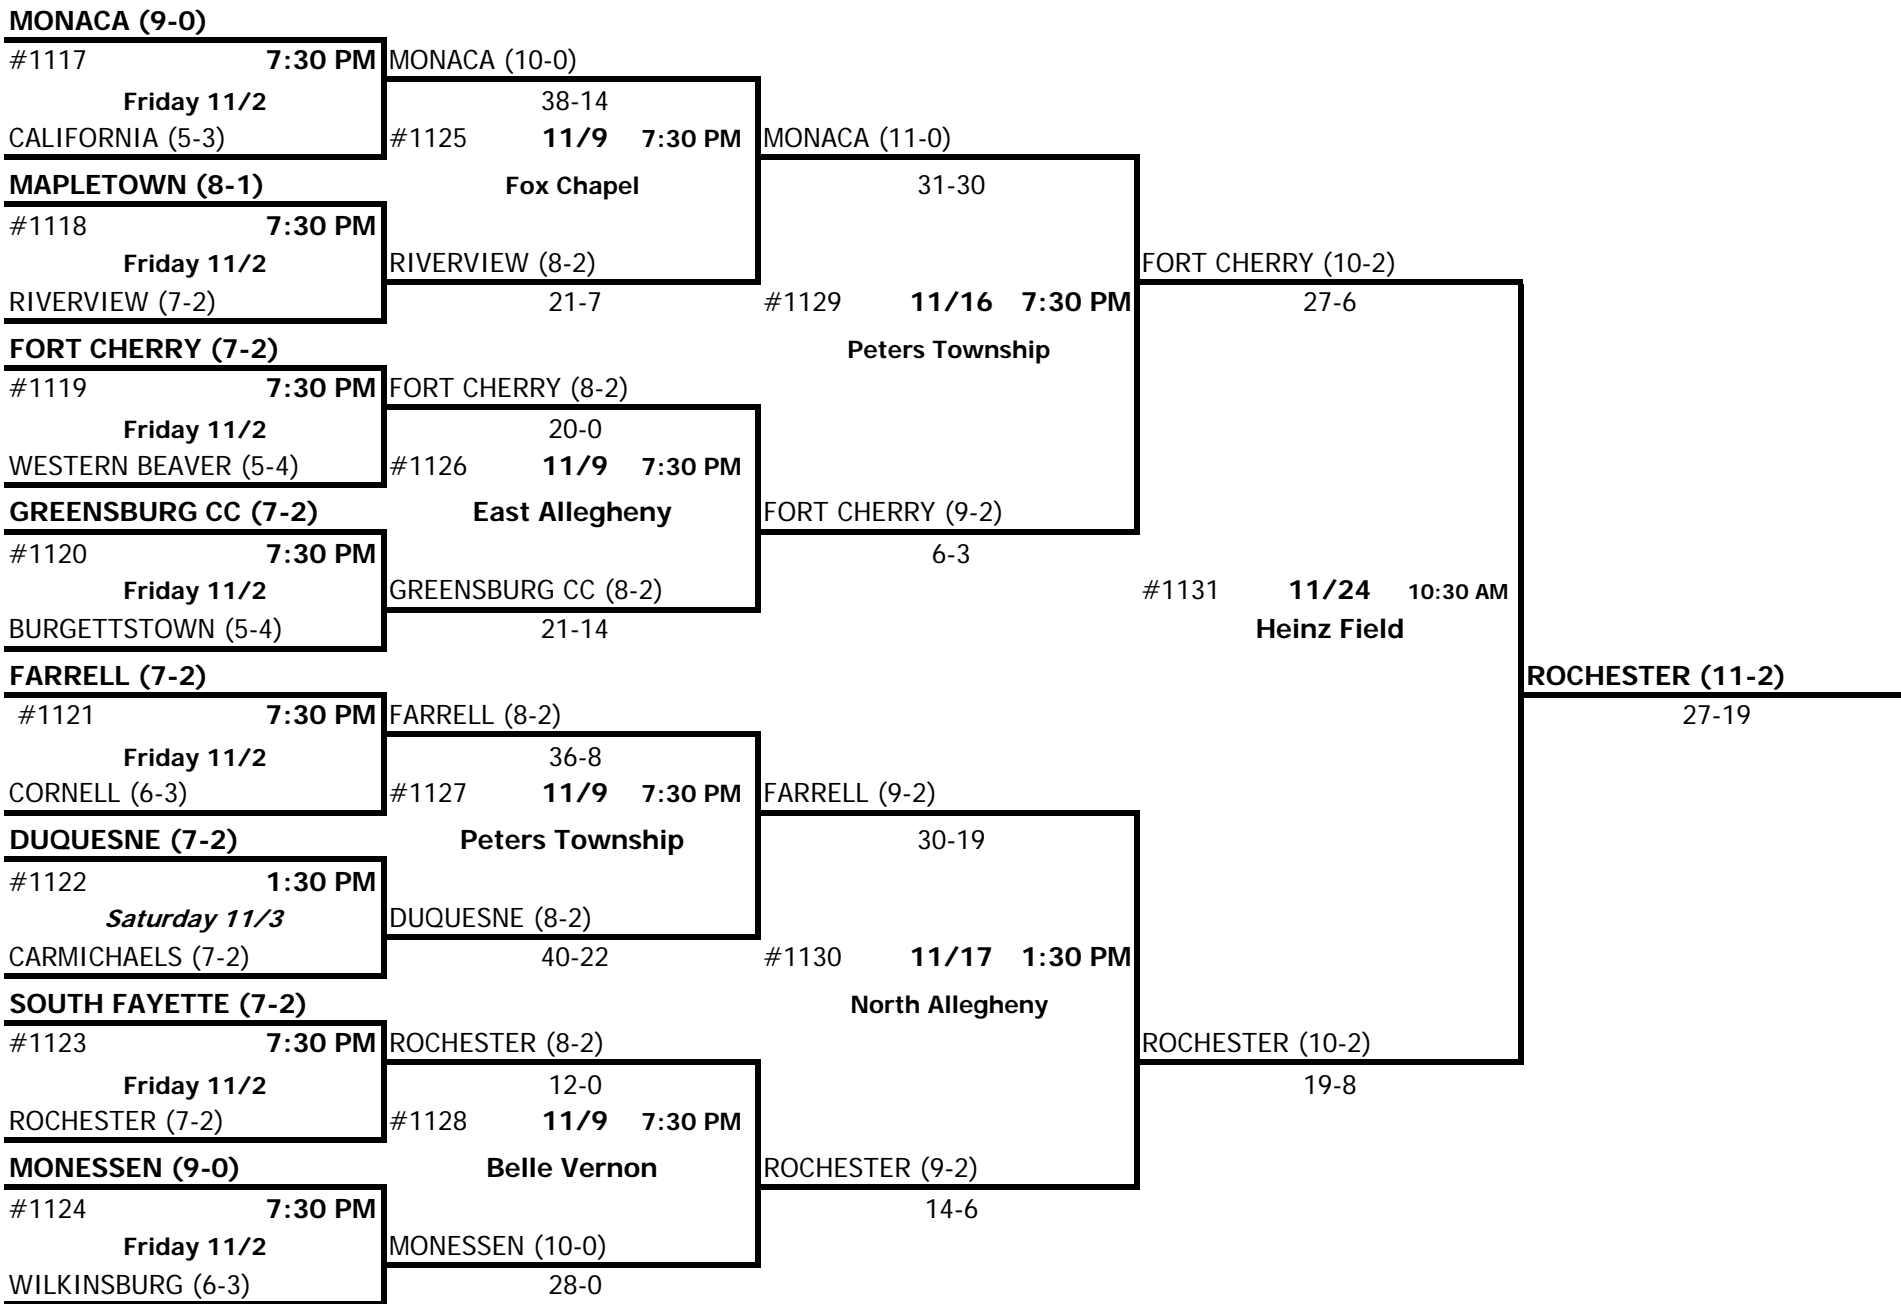

2001-02 WPIAL CLASS A FOOTBALL CHAMPIONSHIP

Site & Home team top of the bracket unless otherwise noted.