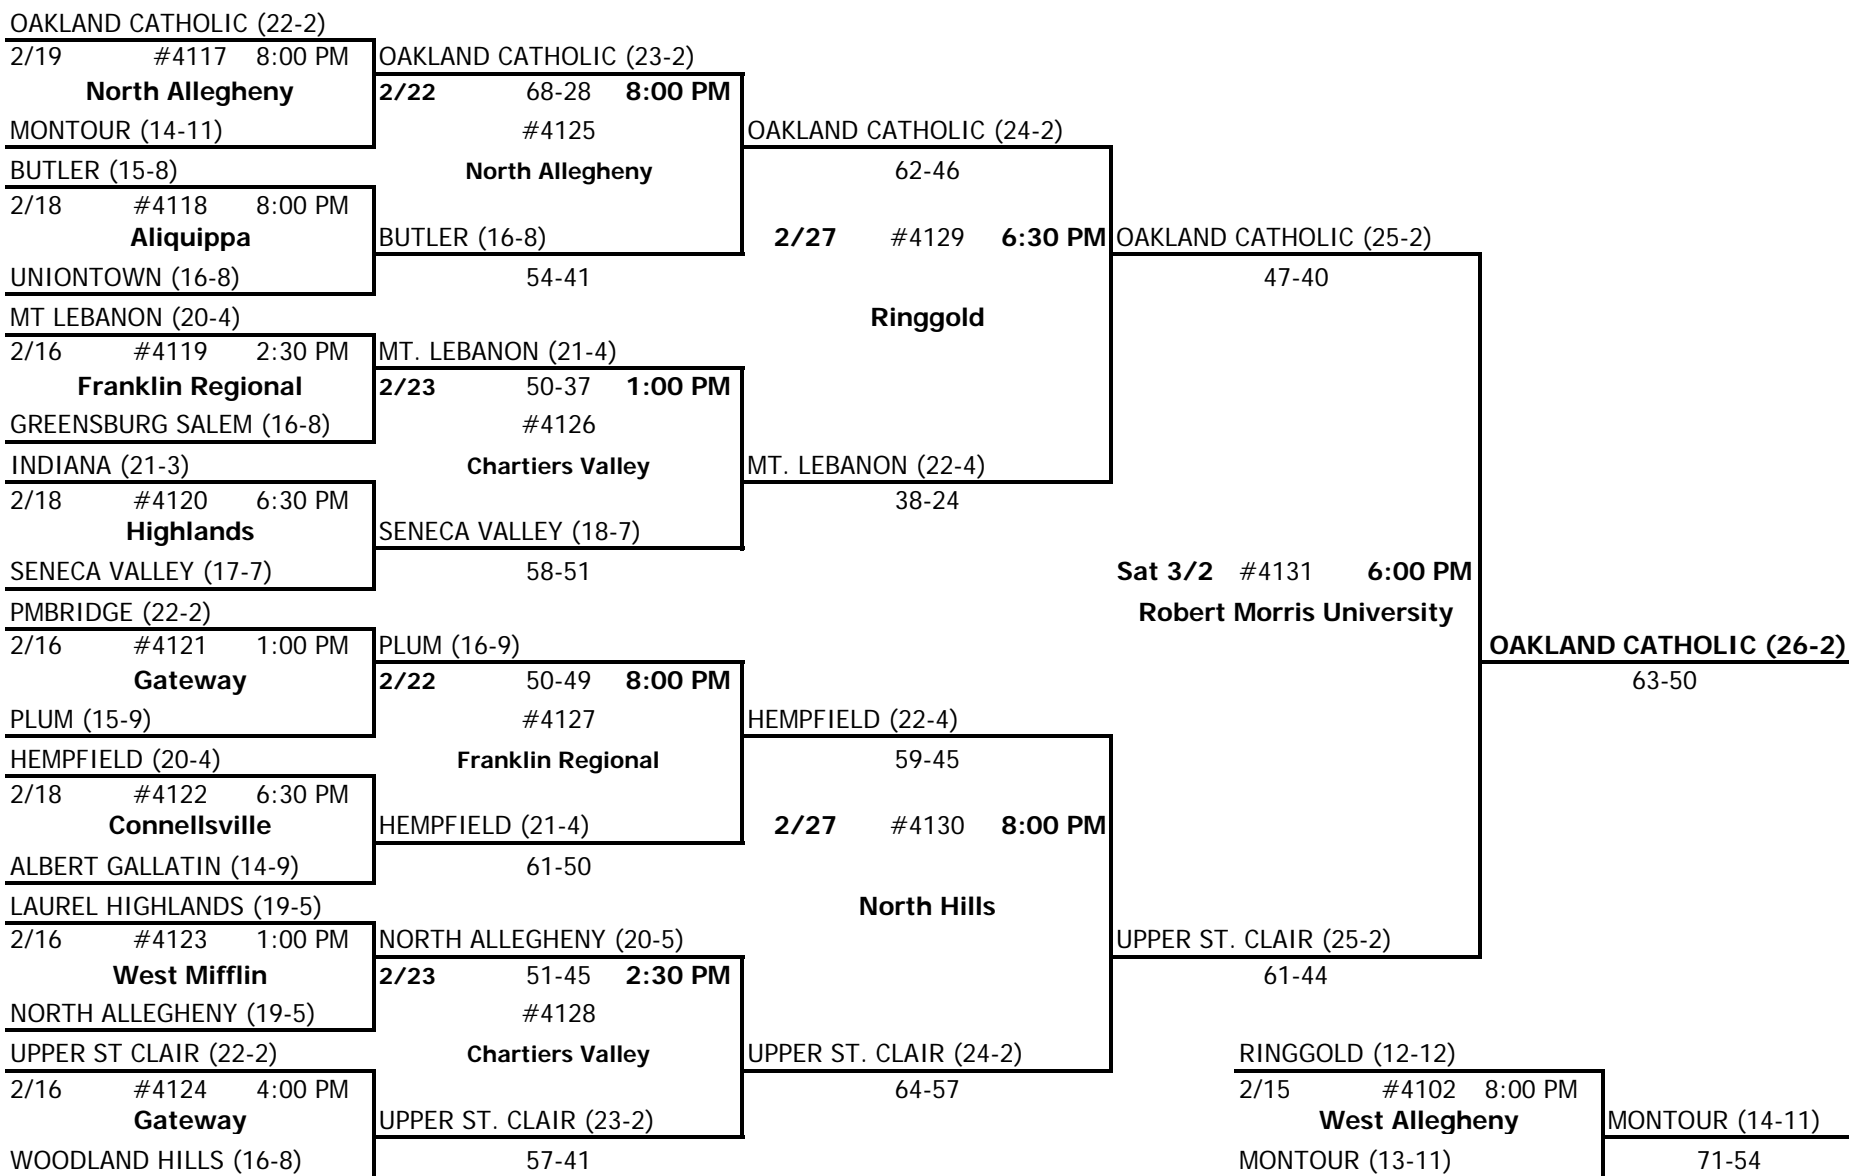

2001-2002 WPIAL CLASS QUAD A GIRLS BASKETBALL CHAMPIONSHIP

TOP OF BRACKET - HOME TEAM