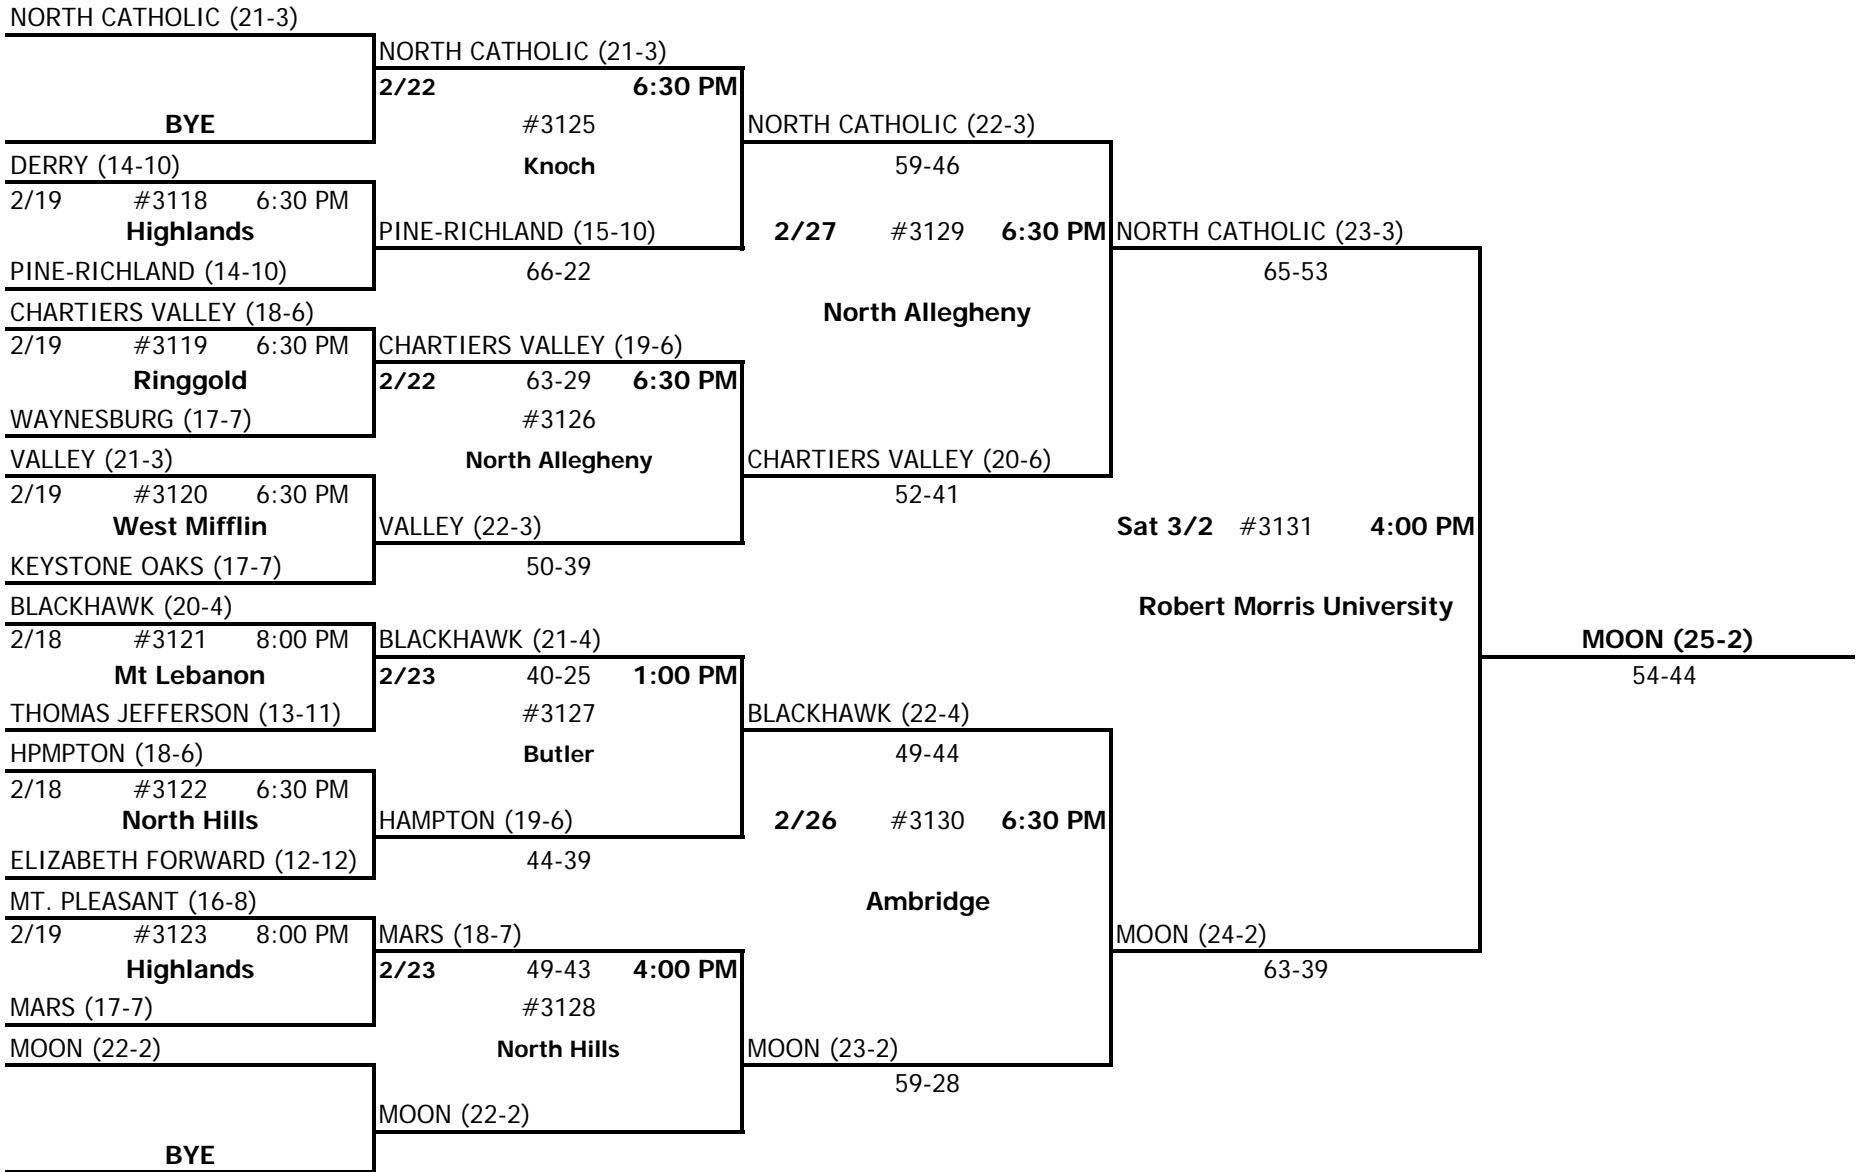

# 2001-2002 WPIAL CLASS AAA GIRLS BASKETBALL CHAMPIONSHIP

TOP OF BRACKET - HOME TEAM