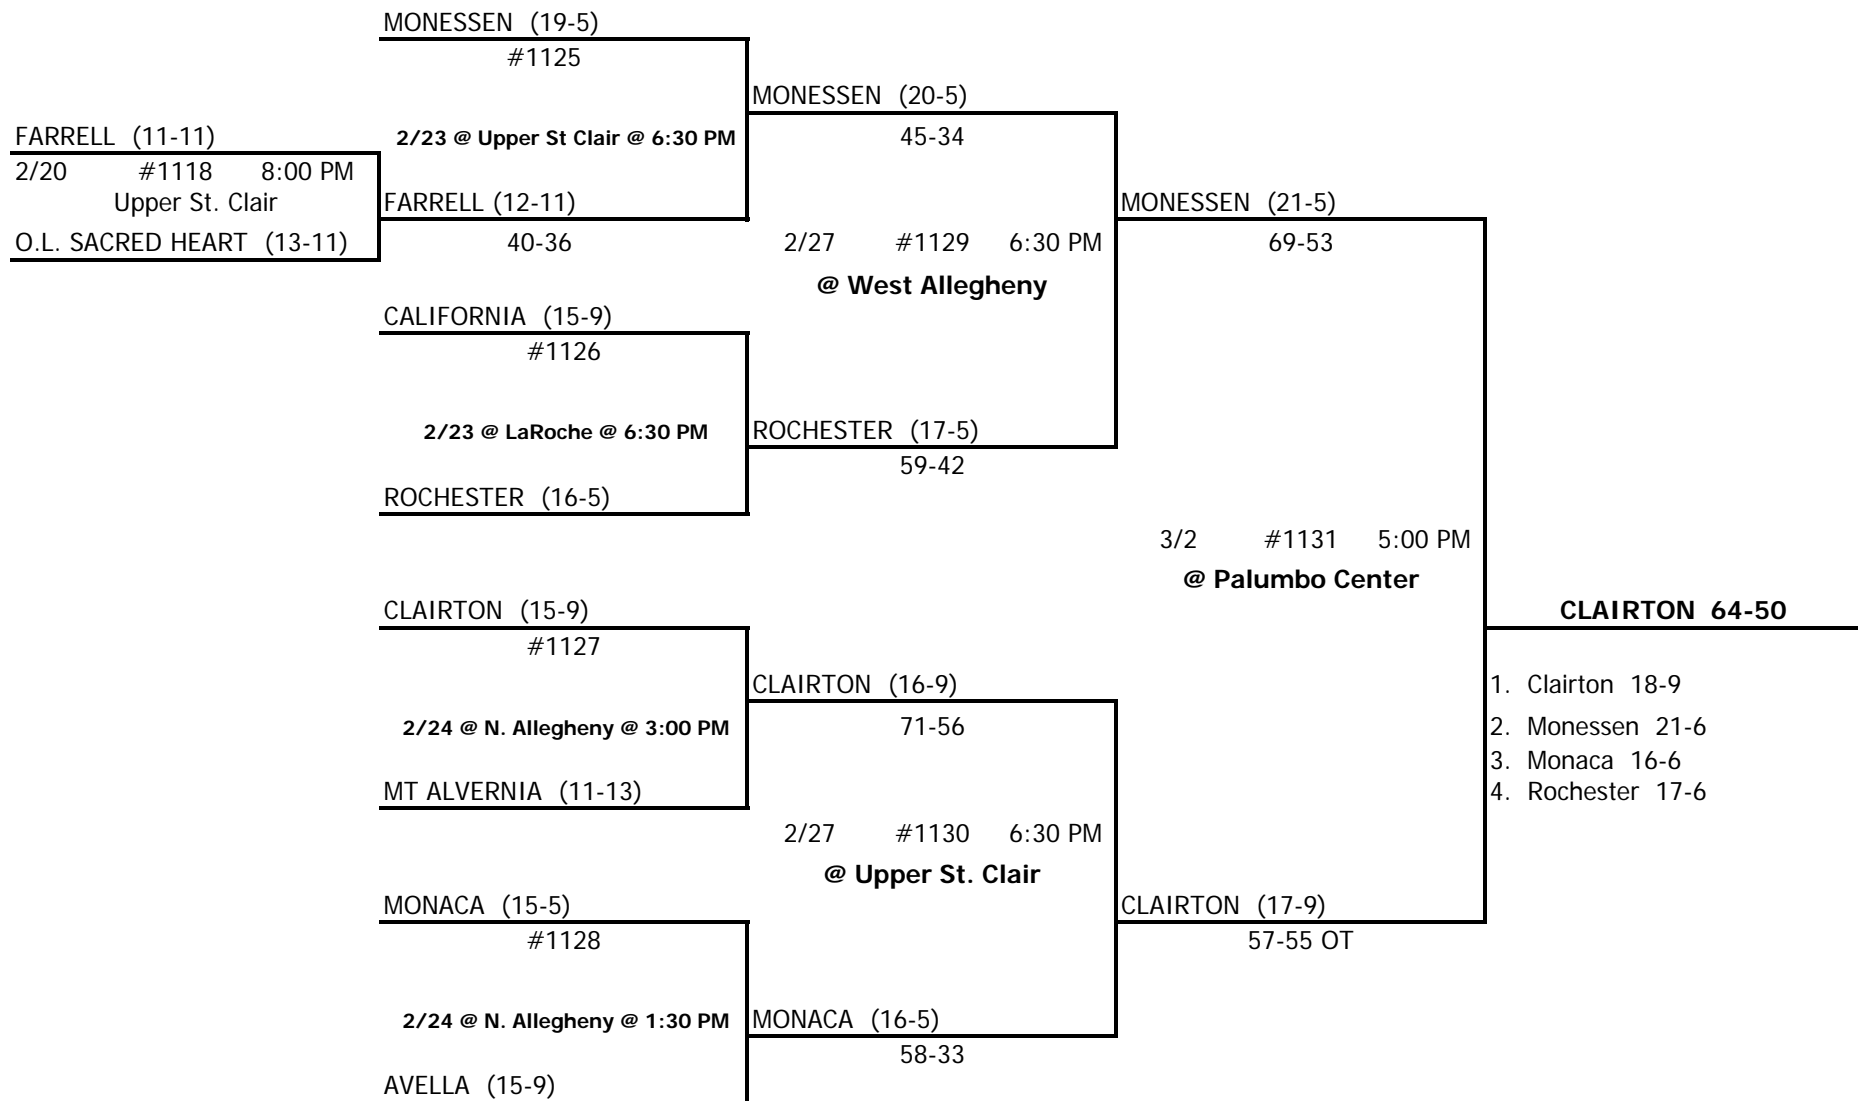

2000-2001 WPIAL CLASS A GIRLS BASKETBALL CHAMPIONSHIP

TOP OF BRACKET - HOME TEAM